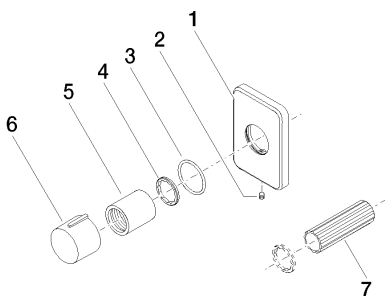

### Dimensional drawing

All dimensions in mm / inch = mm x 0,0394

Shower - LULU  
Volume Control - polished chrome  
Article number: 36 310 710-00

Shower - LULU  
Volume Control - polished chrome  
Article number: 36 310 710-00

### Required article

35 621 970-90 0010  
Rough for volume control  
clockwise-closing 1/2" -

35 622 970-90 0010  
Rough for volume control  
clockwise-closing 3/4" -

### Spare parts list

Number	Item Number	Designation	Number of units
--------	-------------	-------------	-----------------