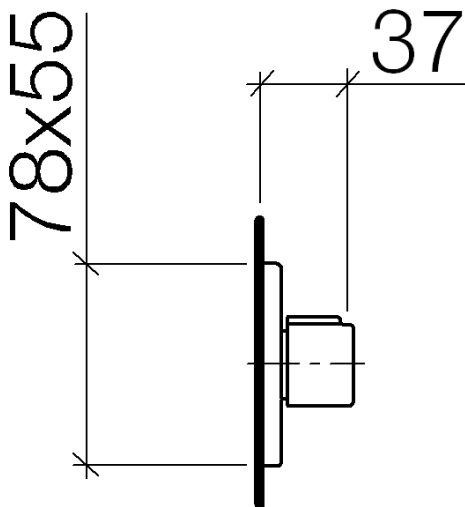

Shower - LULU  
Volume Control - polished chrome  
Article number: 36 310 710-00

- Flange 3-1/8" x 2-1/8"

polished chrome

Accessory is required for this item.

Discontinued items available to order until 30.06.2020

### Dimensional drawing

All dimensions in mm / inch = mm x 0,0394

Shower - LULU  
Volume Control - polished chrome  
Article number: 36 310 710-00

Shower - LULU  
Volume Control - polished chrome  
Article number: 36 310 710-00

### Required article

35 621 970-90 0010  
Rough for volume control  
clockwise-closing 1/2" -

35 622 970-90 0010  
Rough for volume control  
clockwise-closing 3/4" -